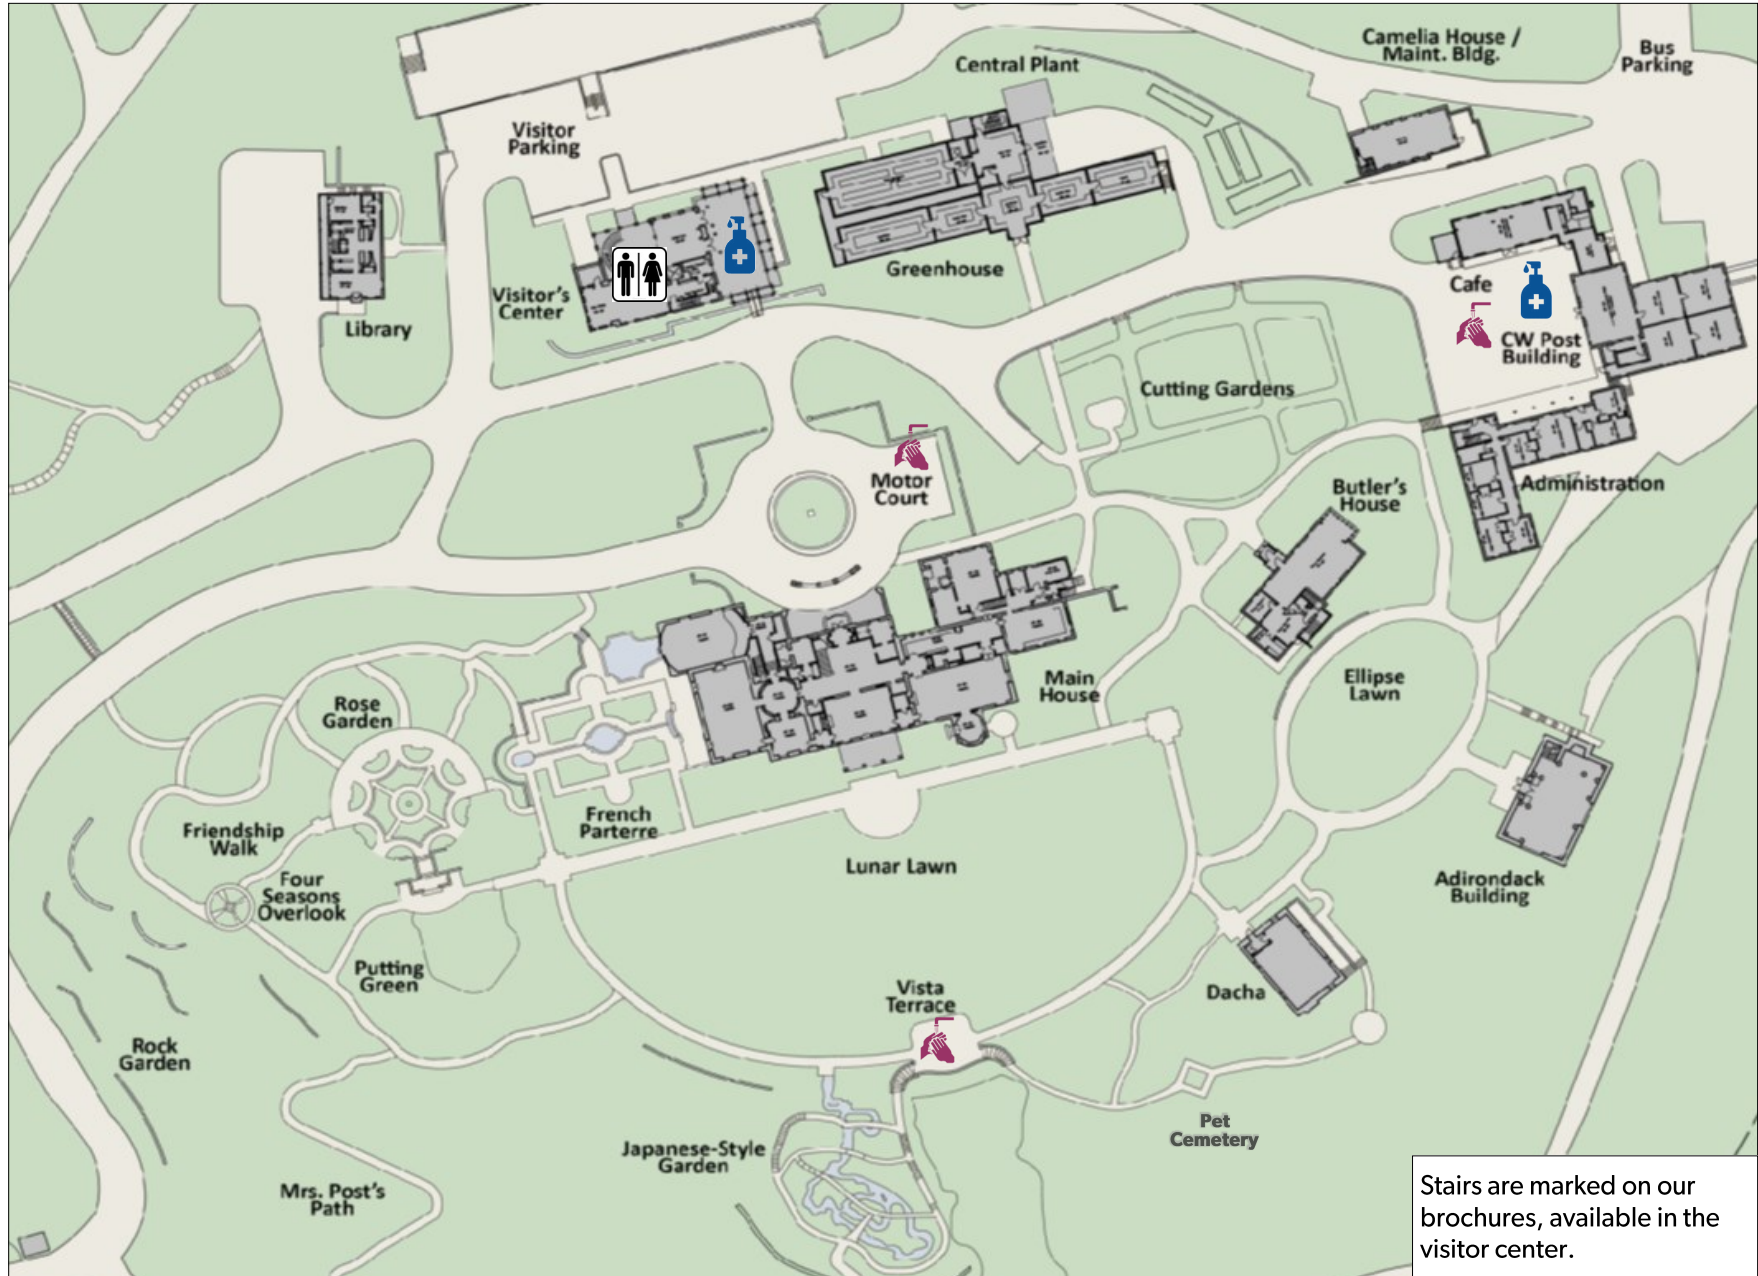

Visitor Flow Map

 Hand Washing Station

 Hand Sanitizer Available

Hillwood Policies and Safety Guidelines

Hillwood is committed to continuing Marjorie Merriweather Post's legacy by ensuring that each and every visitor has the best possible experience while on the estate. Although your visit may look a bit different during the ongoing pandemic, our commitment to this legacy remains unchanged.

Face Masks

Face masks are required for admission to the estate and must be worn for the entirety of your visit. They are required in both interior and exterior spaces. Hillwood is unable to provide masks for visitors.

Social Distancing

For your safety, all staff, volunteers, and visitors must stay at least six feet away from one another at all times. Please limit the number of people in any space, and adhere to posted social distancing regulations.

Narrow Garden Paths

For the safety of our staff and visitors, please practice appropriate social distancing while you explore the gardens.

Visiting With Children

Hillwood welcomes children of all ages! Please ensure that children are accompanied throughout the estate and do not run, climb on rocks, or stray from the paths. In the gardens, please do not pick up flowers, plants, or stones. No wading, swimming, or playing is allowed in the water features.