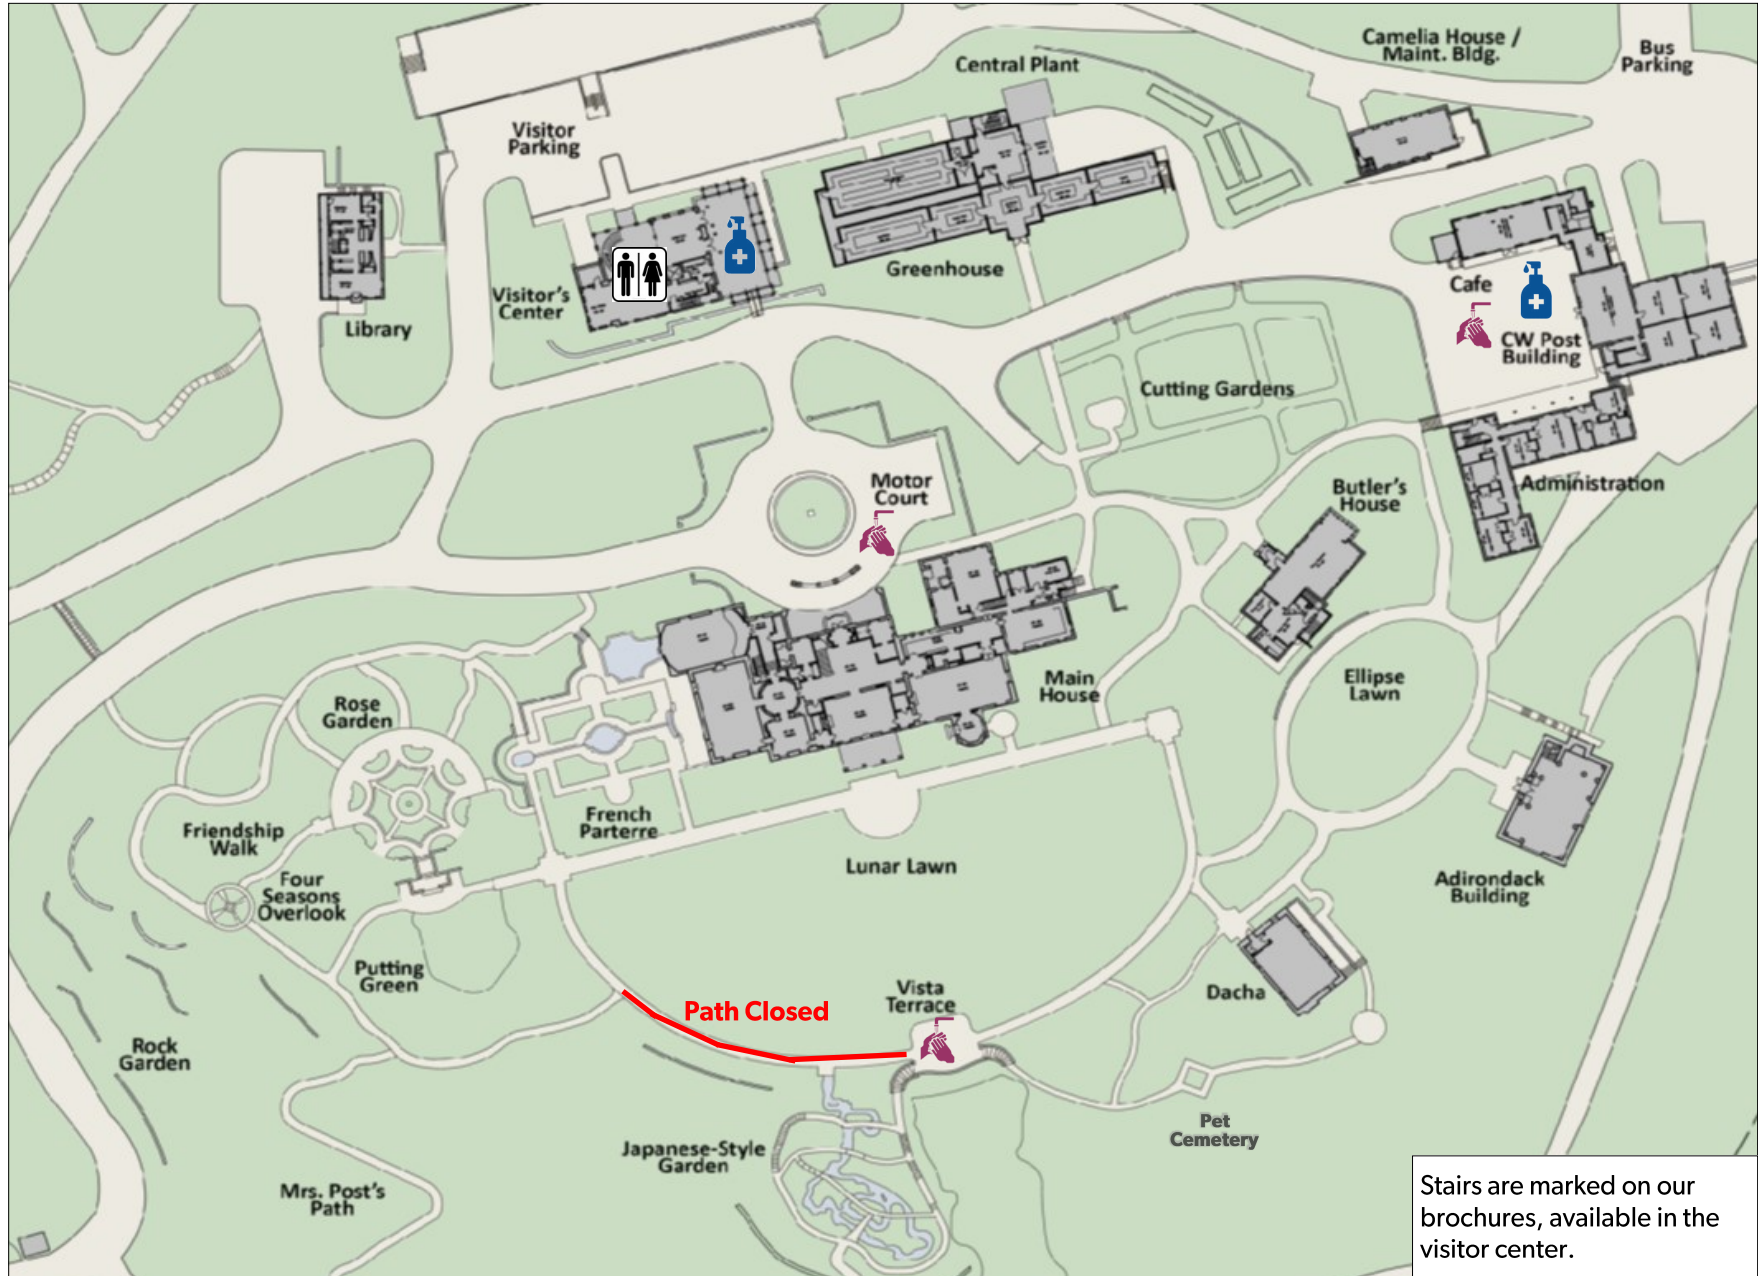

Visitor Flow Map

 Hand Washing Station

 Hand Sanitizer Available

Hillwood Policies and Safety Guidelines

Hillwood is committed to continuing Marjorie Merriweather Post's legacy by ensuring that each and every visitor has the best possible experience while on the estate. Although your visit may look a bit different during the ongoing pandemic, our commitment to this legacy remains unchanged.

Face Masks

Face masks are required for admission to the estate and must be worn for the entirety of your visit. They are required in both interior and exterior spaces. Hillwood is unable to provide masks for visitors.

Social Distancing

For your safety, all staff, volunteers, and visitors must stay at least six feet away from one another at all times. Please limit the number of people in any space, and adhere to posted social distancing regulations.